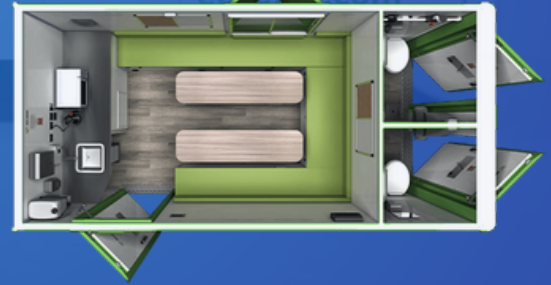

# 16ft ecoWELFARE - Toilet & Dry

Introducing our spacious 16ft welfare units, designed to comfortably accommodate up to 12 people. These self-contained, eco-friendly units are a sustainable solution for your welfare needs, with two proper flushing toilets (Male / Female designation, if required).

## Tech Specs:

Unit Length	4846 mm
Unit Width	2300 mm
Unit Height	2630 mm
Towing Length	5988 mm
Towing Height	2900 mm
Internal Height	1990 mm
Internal Width	2130 mm
Net Weight	2420 kg
Fresh Water Tank	160 Litres
Waste Tank	229 Litres
Bio Tank	56 Litres